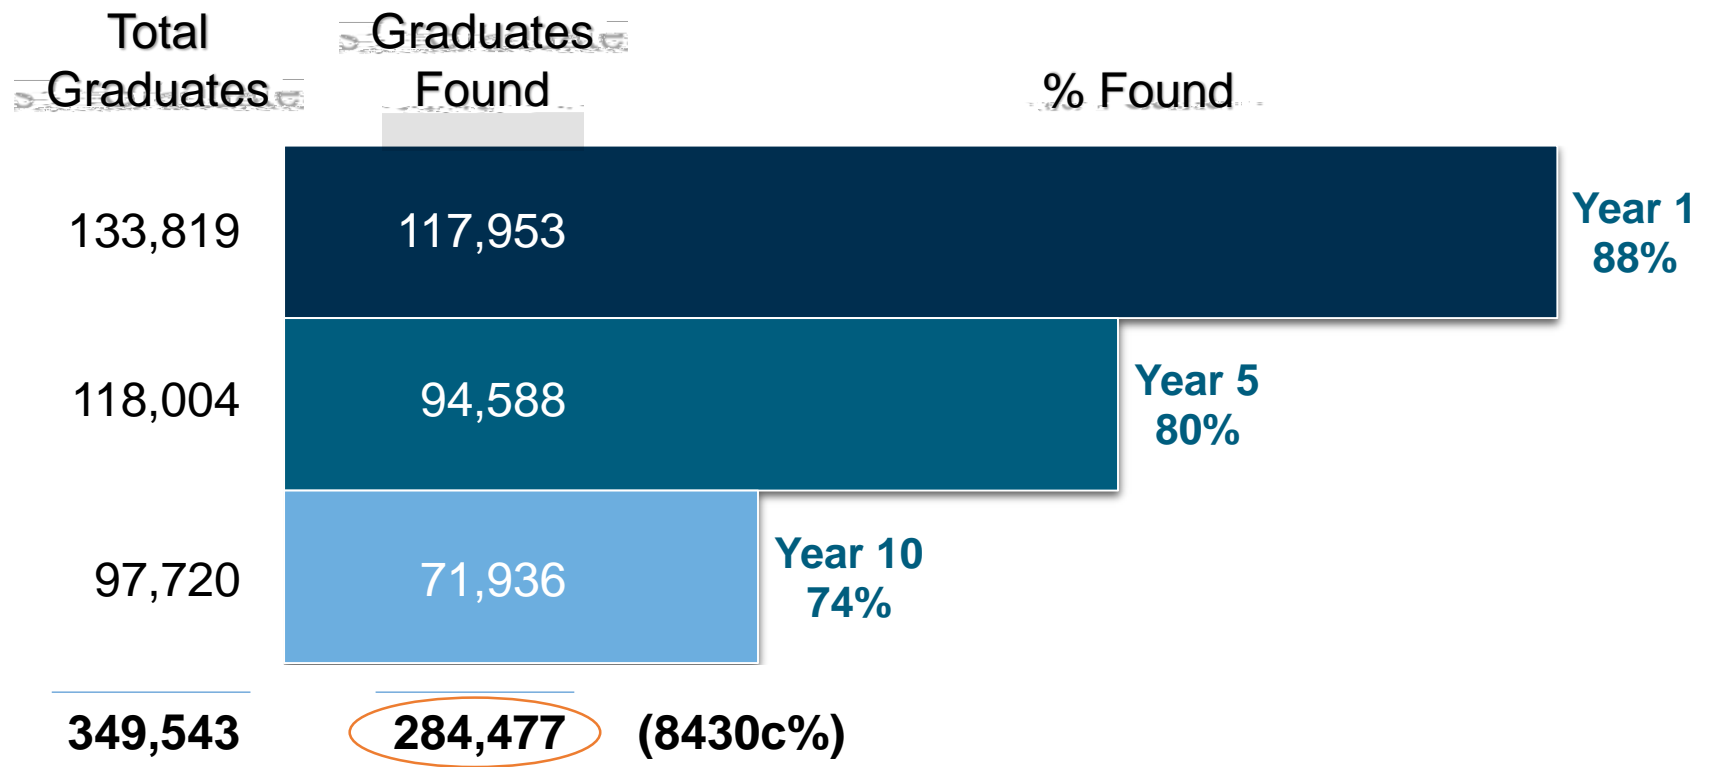

Research Center for Longitudinal Studies Research Center for Longitudinal Studies Follow-up Study:

1, 5, & 10 Years After Graduation

EXECUTIVE SUMMARY

September 16, 2020
www.flbog.edu

Do SUS graduates get jobs?

Do SUS graduates earn additional credentials?

What are the salaries of SUS graduates over time?

Percent Employed

- **92%** of graduates found worked in Year 1 after completing a baccalaureate degree
- **98%**