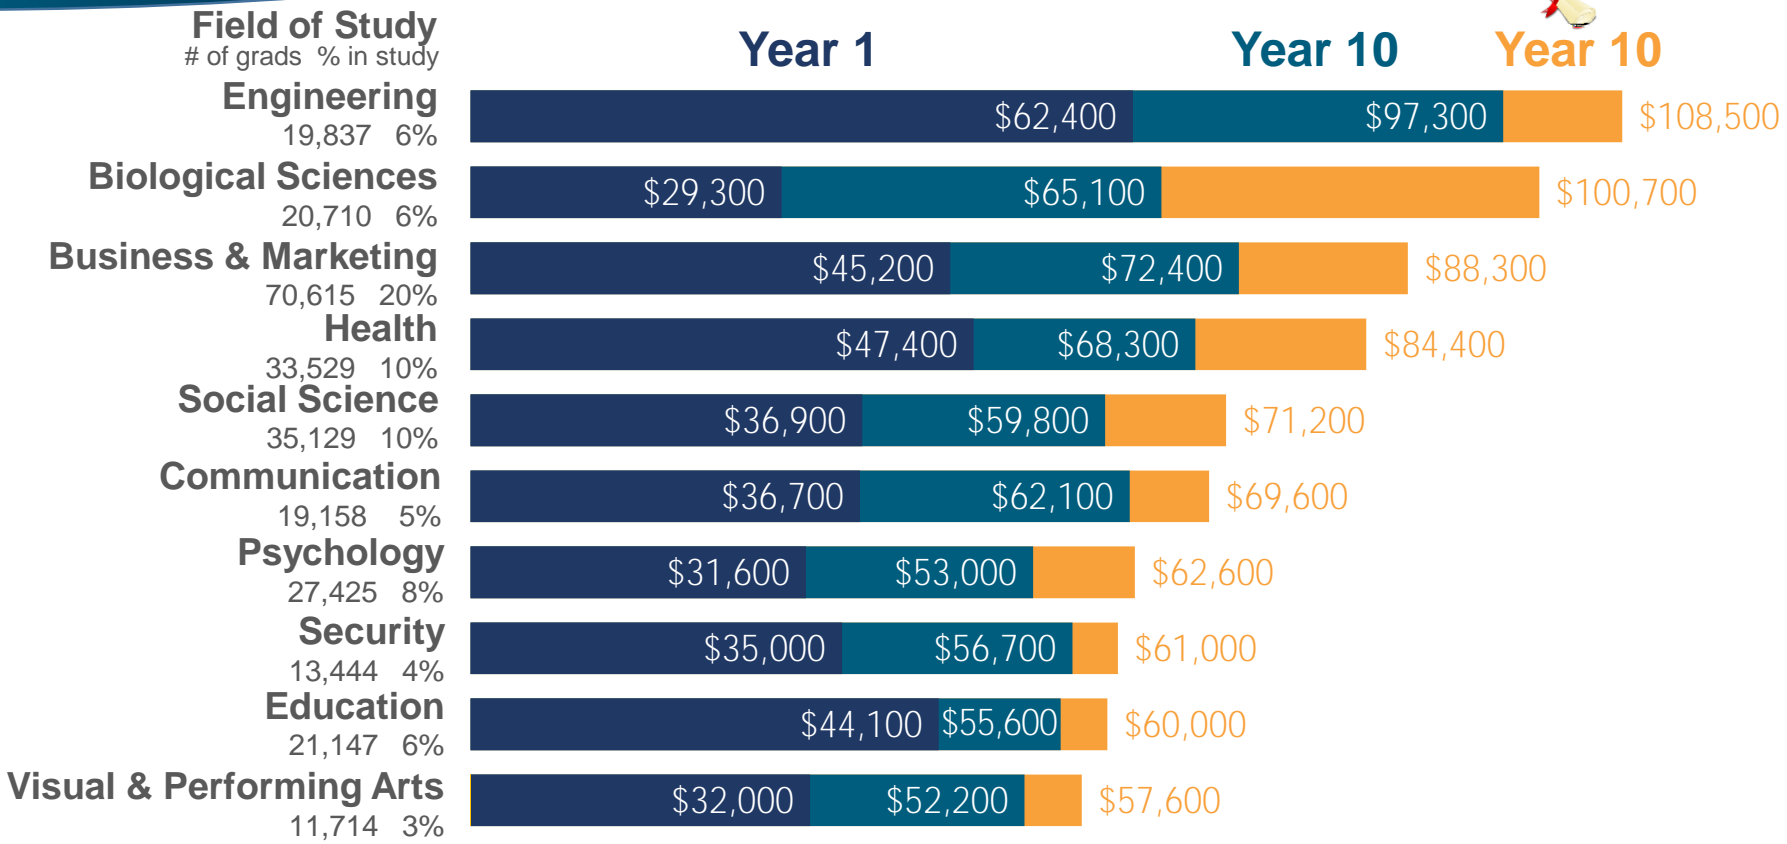

Top 5 / Bottom 5: % Employed Full-Time by Field of Study

De ontwikkeling van een nieuw type organisatie

over time?

More recent SUS graduates have higher wages than graduates from the prior study

Study

www.flbog.edu